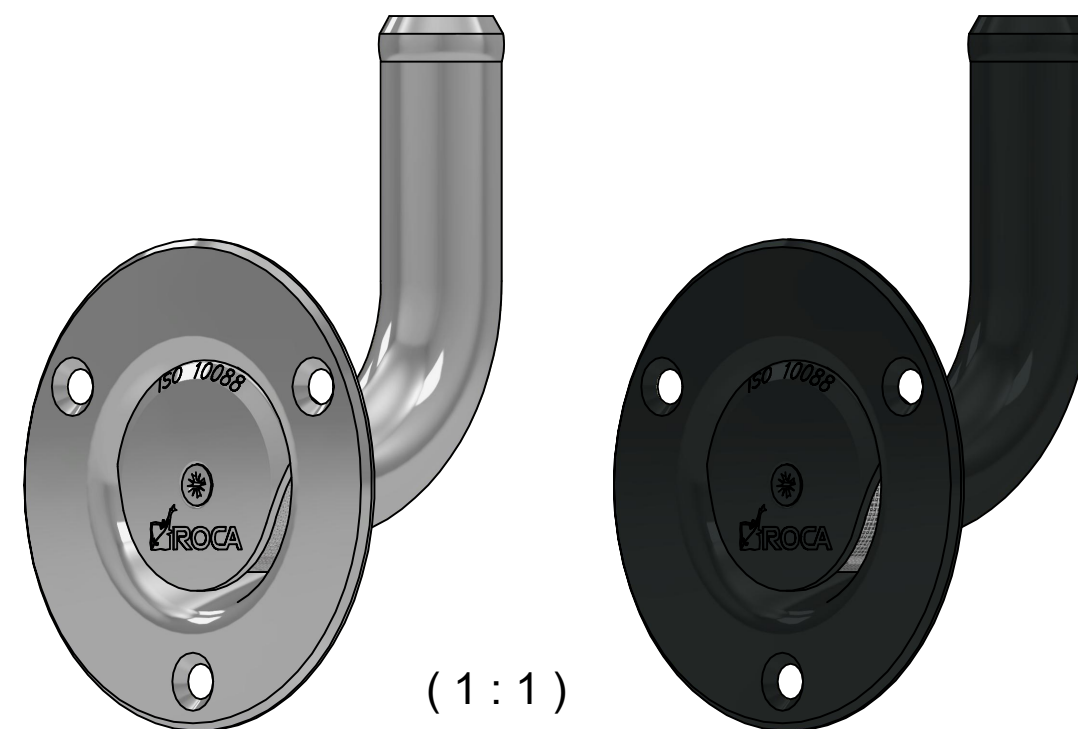

482000

482100

- Flame proof acc. to ISO10088
- Suitable for $\varnothing 16$ mm hose